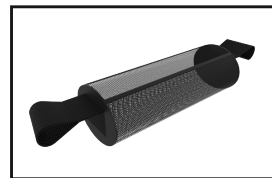

PUMA AIR ROLLATOR

The **Puma Air** rollator is a high quality outdoor rollator. This rollator has a matte black or red frame and extra large 12" pneumatic tyres (295 mm) for more stability on difficult surfaces. The push handles can easily be adjusted in height without the use of any tools. In addition, the rollator can be folded very easily with a flick of the wrist by pulling the strap on the seat upwards. As standard the Puma Air comes with: a back belt, a cup holder, a crutch holder and a modern, closed shopping bag. With its large pneumatic tyres, the Puma Air is especially suitable for outdoor use, but also for indoor use as it is only 65 cm wide. In total, the outdoor rollator only weighs 9,78 kg and can therefore easily be transported. The rollator is tested and approved for a user weight of up to 150 kg.

312560

Accessory:
Tray that is easily attached to the rollator (instead of the back belt).

ACCESSORIES

A small selection of accessories available for our Mobilex rollators. The entire selection can be found in our catalog or on www.mobilex.dk.

Umbrella

One-hand brake

Oxygen holder

Open net bag

Bell

LED lights

High back belt

Tray

Fixed padded seat

Bag with zip

Speed reduction brake

* Only available for the Buffalo, Gepard, Leopard, Lion and Tiger rollator