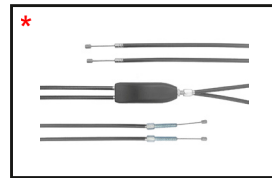

312560

Accessory:
Tray that is easily attached to the rollator (instead of the back belt).

ACCESSORIES

A small selection of accessories available for our Mobilex rollators. The entire selection can be found in our catalog or on www.mobilex.dk.

Umbrella

One-hand brake

Oxygen holder

Open net bag

Bell

LED lights

High back belt

Tray